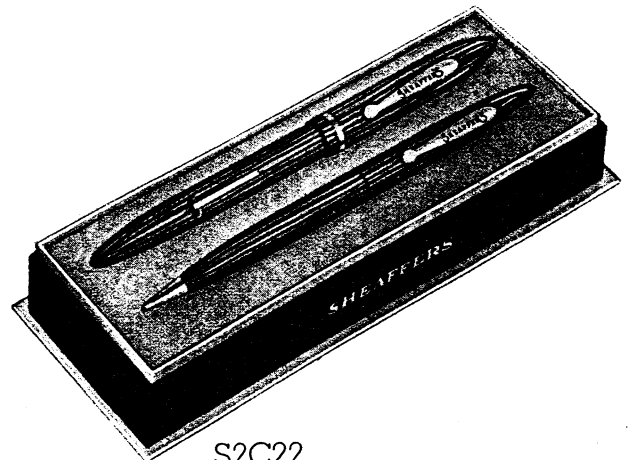

S2C22—Sheaffer's two-piece ensembles at $3.95 and $5.00 are exceptional values. These popular priced sets have a special appeal to the student trade and sell readily to those wanting a fine value for a small investment. Set illustrated is No. S2C22, GOLDEN BROWN, $5.00.

S2C22